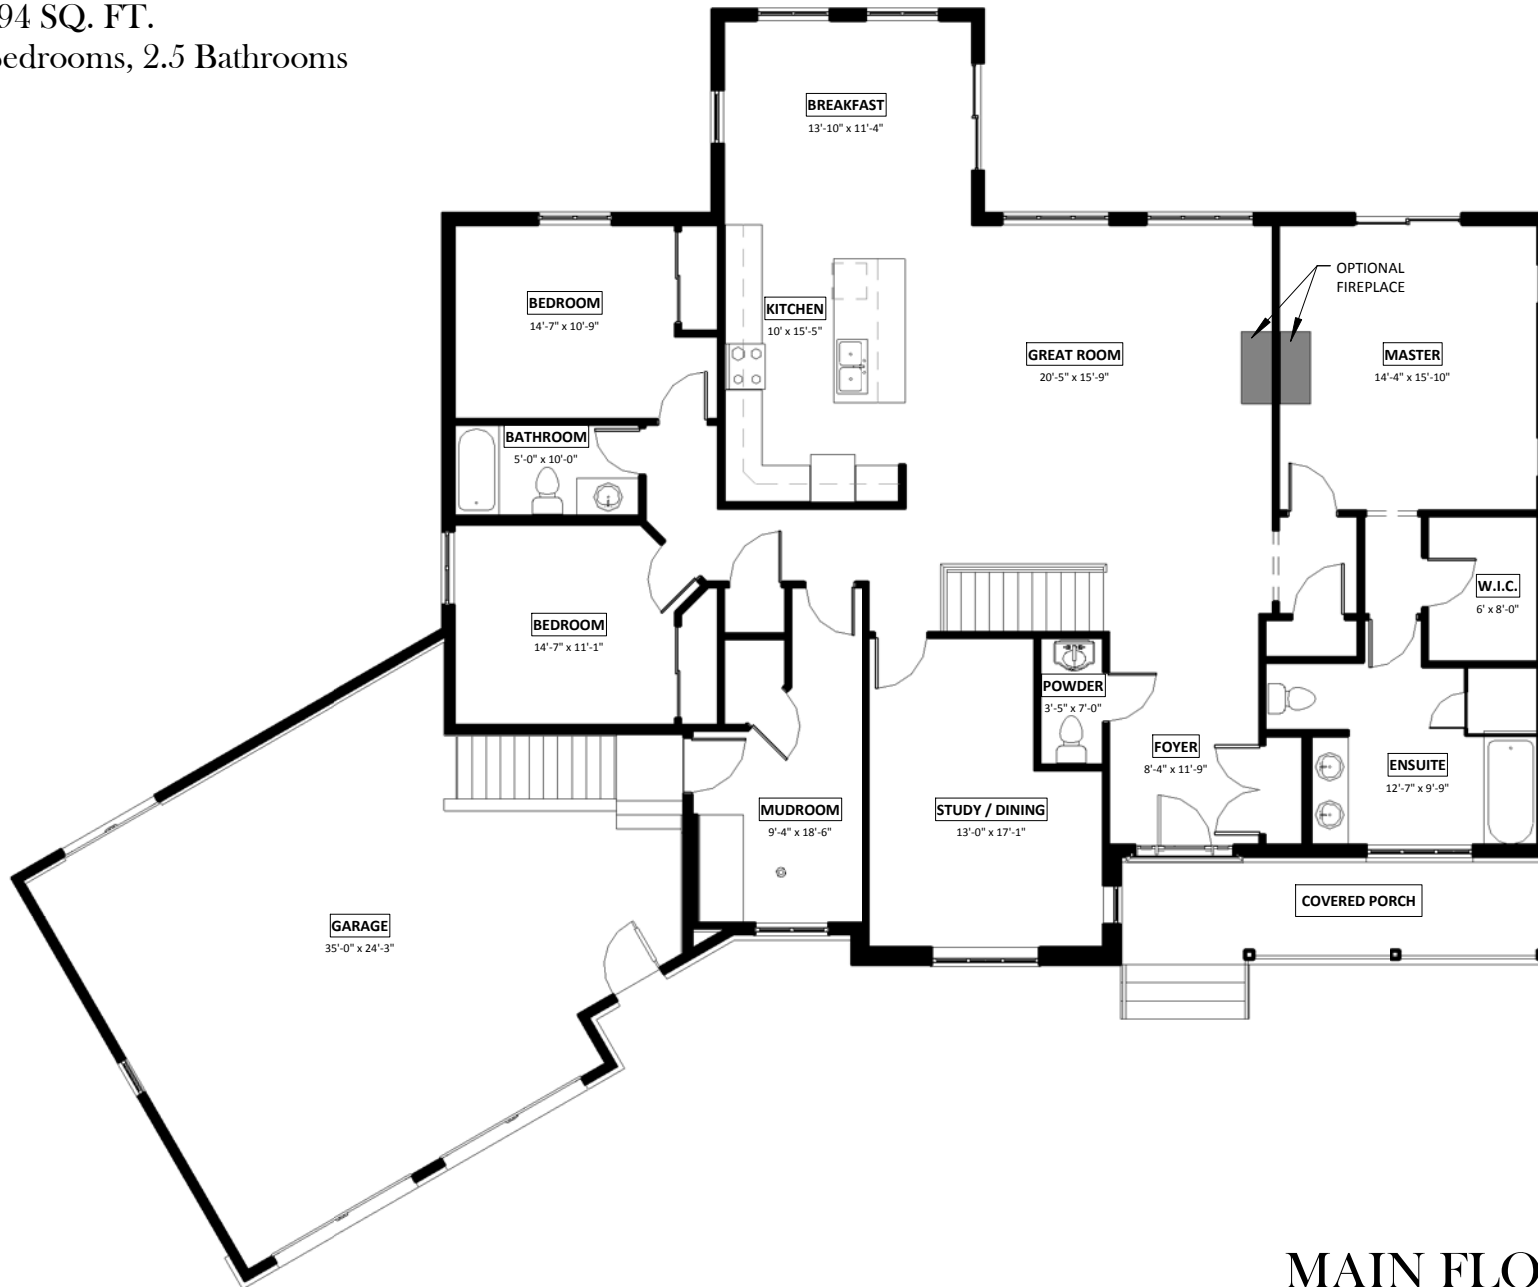

THE BEAUMARIS

2,494 SQ. FT.

3 Bedrooms, 2.5 Bathrooms

THE BEAUMARIS

2,494 SQ. FT.

3 Bedrooms, 2.5 Bathrooms

MAIN FLOOR PLAN

All material, specifications and floor plans are subject to change without notice. House renderings are artists' conception and may vary in detail from actual construction. Illustrations may be shown with options outside of our standard features. All floor plans are approximate dimensions. Actual usable floor space may vary from the stated floor area. Colour representations are approximate and subject to change. Municipal Architectural Controls may require modification to exterior material use, exterior house design, appearance and colours. Window sizes may change from floor to floor. Lot setbacks, easements and overall grading are at the discretion of the builder. Subject to change E. & O.E. ©Aria Custom Homes